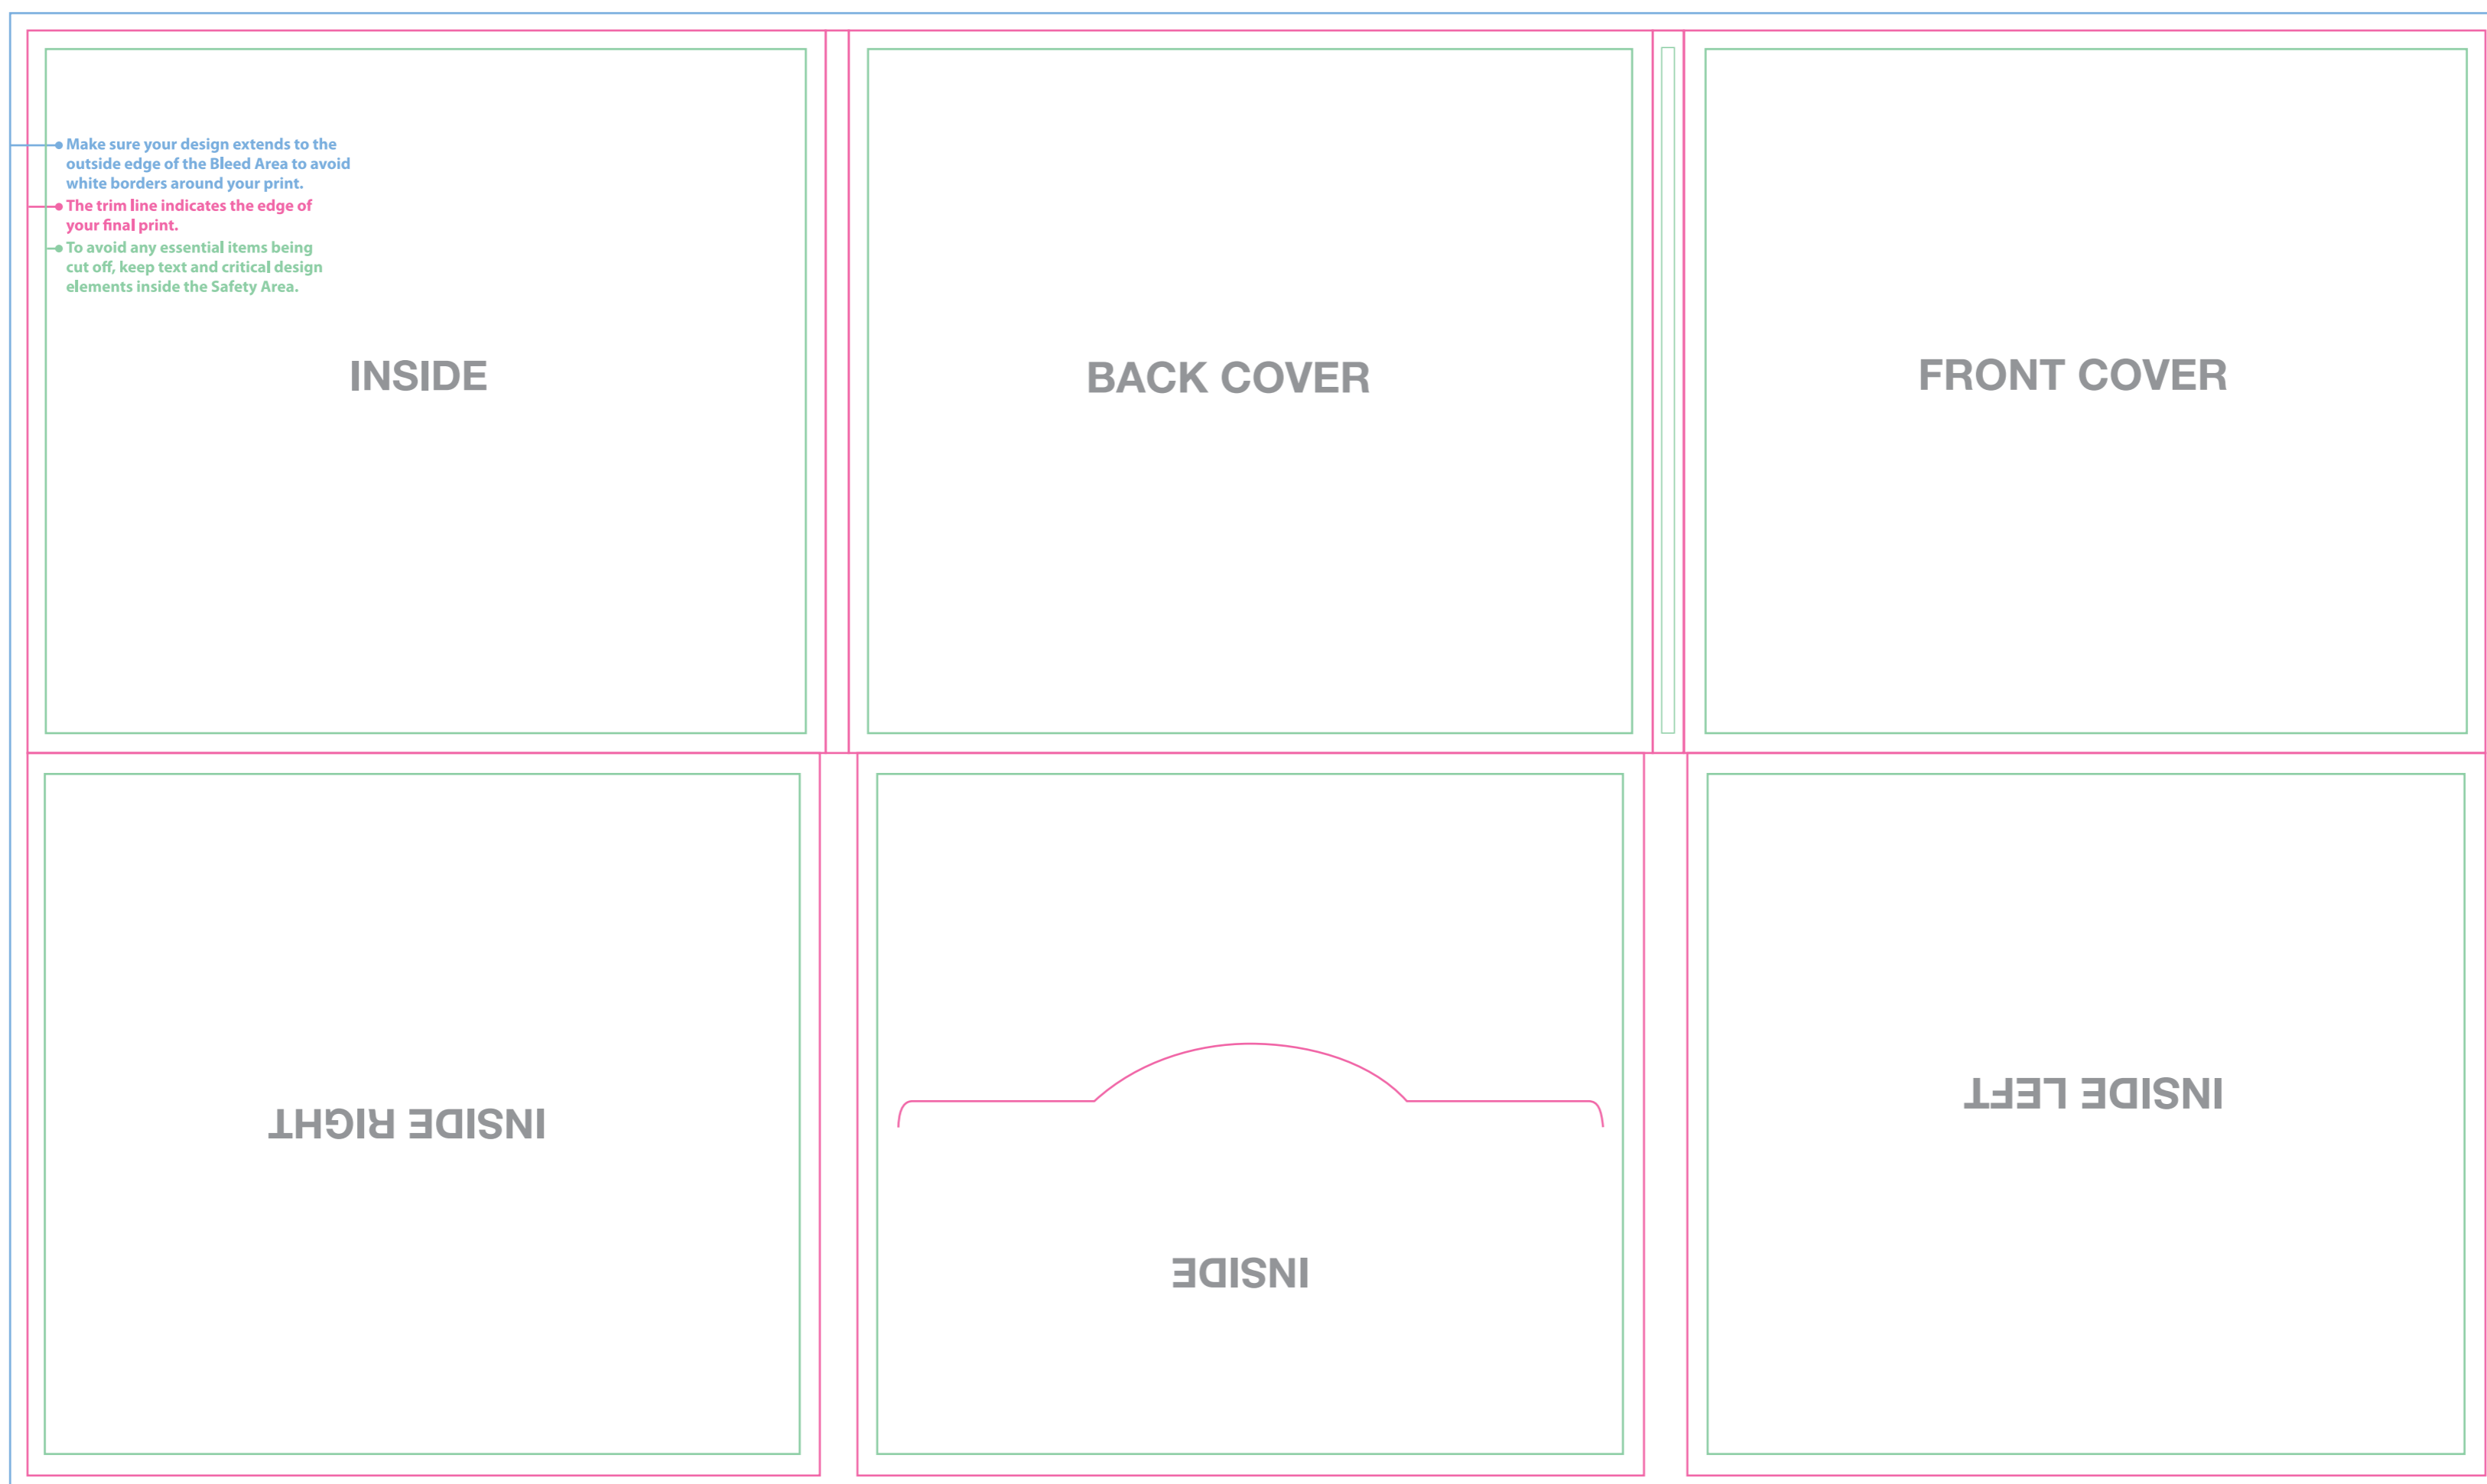

Photoshop users can use this PDF as a design template by rasterizing it in CMYK mode at 300ppi.

Please save Your artwork as PSD or PDF file, mode to CMYK Color and resolution to 300pixels/inch. Make sure the template is on its own layer. The pink guide shows where the package will be trimmed to final size. The light blue guide show 3mm bleed where needed. The green guide show the type safe area. It is important to include bleed. Printed pieces are cut to size in stacks and do not get cut exactly on the trim lines. Bleed is background image extending beyond the trim line to be cut off. This prevents any blank paper from showing along the cut edges. The same applies to the type safe margins. Any text inside the safety guide will not be cut if the print is cut slightly inside the trim lines. Embed Your pictures in Your artwork and outline texts, we do not accept attached fonts or pictures.